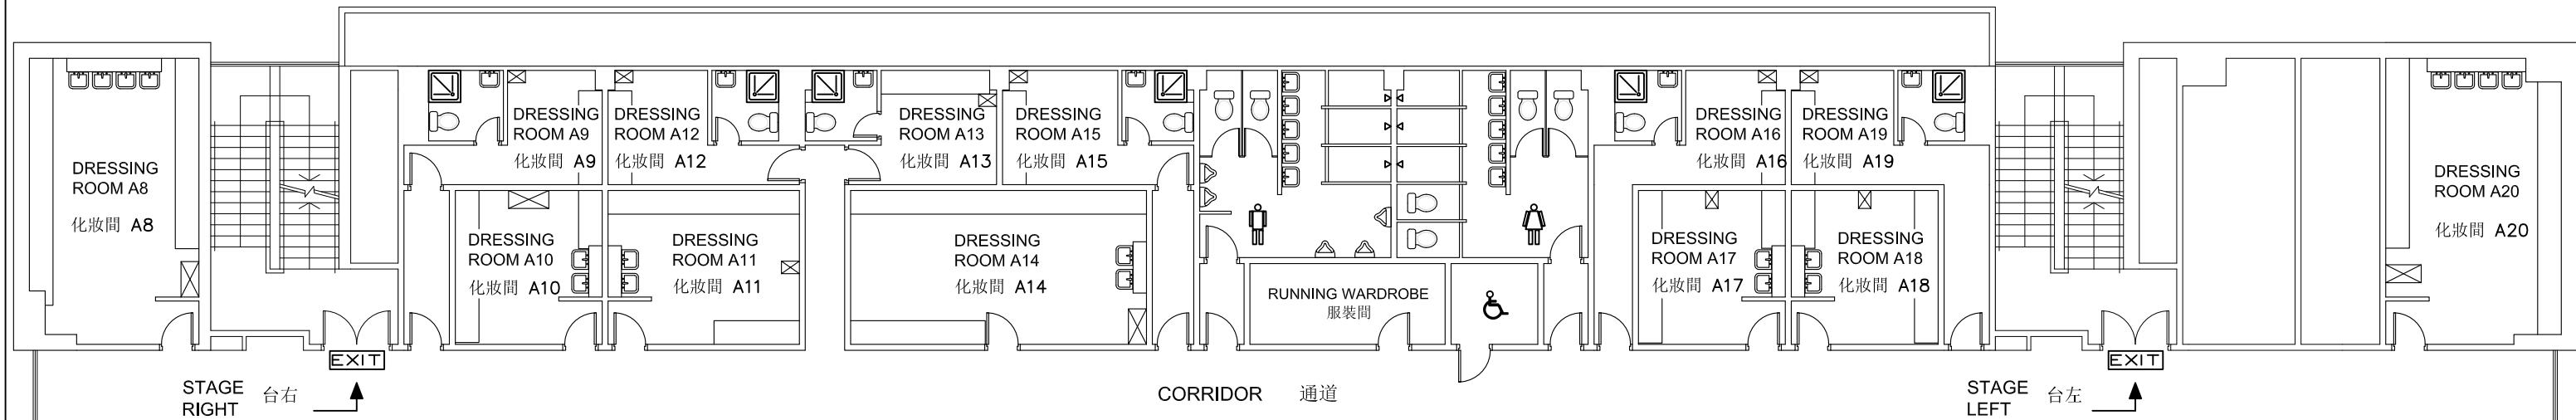

Sha Tin Town Hall - Auditorium Dressing Room

沙田大會堂 — 演奏廳化妝間

Mezz Level 閣樓

- Dressing Room A8 : 14 persons
 - Dressing Room A9 : 1 - 2 persons
 - Dressing Room A10 : 8 persons
 - Dressing Room A11 : 10 persons
 - Dressing Room A12 : 1 - 2 persons
 - Dressing Room A13 : 1 - 2 persons
 - Dressing Room A14 : 16 persons
 - Dressing Room A15 : 1 - 2 persons
 - Dressing Room A16 : 1 - 2 persons
 - Dressing Room A17 : 8 persons
 - Dressing Room A18 : 8 persons
 - Dressing Room A19 : 1 - 2 persons
 - Dressing Room A20 : 20 persons
- (化妝間房號 : 人數)

STAGE
舞台

CARGO
LIFT
載貨
升降機